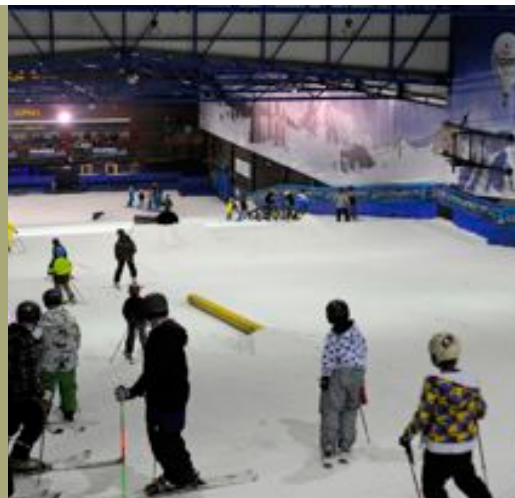

Amazing Adventures

2012 will see the third year of our Amazing Adventures programme at Trent College.

For just £45 per week students have the chance to experience 3 adventures that can include Skiing, Sailing, Climbing, Mountain Biking, Pot Holing, Ice Skating, Snowboarding, Windsurfing and many more

Half Day Excursions:

Clumber Park

Trip includes entrance to the walled gardens, nature trails, Sherwood Forest and the Robin Hood museum

Lincoln Cathedral

Trip includes entrance to one of the most stunning Cathedrals in England and free time for shopping

Galleries of Justice

Trip includes entrance the new interactive museum of Nottingham's colourful, criminal history

Chatsworth House

Trip includes entrance to the house and grounds of a beautiful and interesting British stately home

At Churchill House we believe that leisure activities are just as important as classes for those wishing to study English. This is why so much time and effort is taken to provide the most entertaining and most culturally educational excursions possible from the many wonderful attractions and locations here in the UK.

Optional Excursions:

We at Churchill House are extremely flexible with optional excursion requirements. We do not tell you where you need to go for your days off. We suggest places of interest and listen to what you want to do before helping you organize your own optional trips. Please contact our sales department to discuss your requirements.

Ideas for optional excursions at Trent College include:

Alton Towers (£35)	London Shopping (£25)
Manchester (£20)	York (£20)
Liverpool (£20)	Nottingham (£7.50)