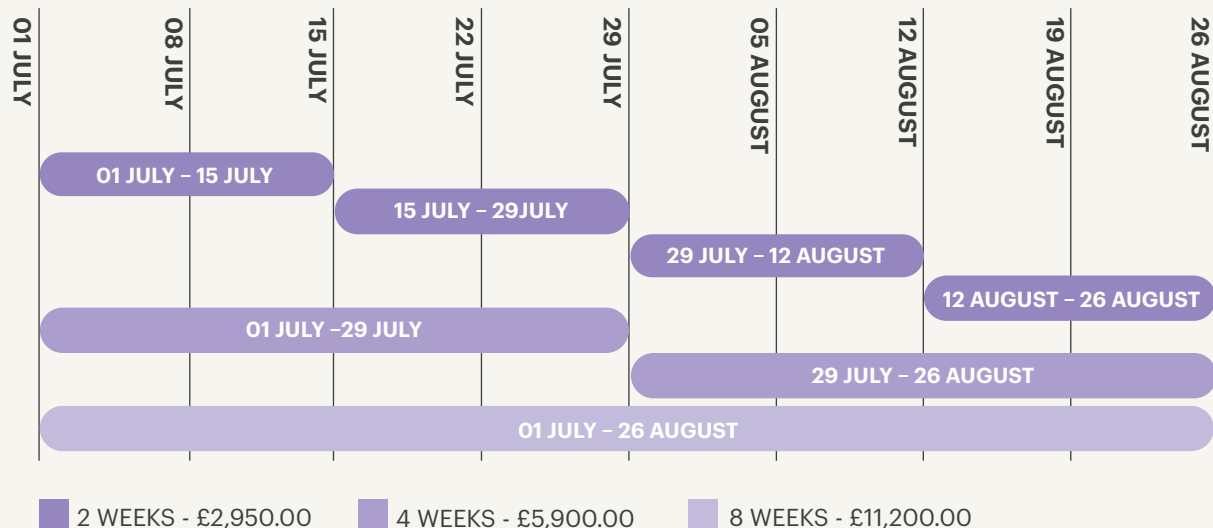

Spring & Summer School Dates & Fees 2024

Mill Hill

Short Courses

Fees include:

- Return London airport transfers
- Full board accommodation
- All tuition and materials
- Excursion and entry fees

It is recommended that students take out insurance to cover medical care and personal possessions.

Spring & Summer School Dates & Fees 2024

Mill Hill

Spring School

Short Courses

“It was the best month of my life; I made many friends. Thanks Mill Hill.”

- Khalid, Saudi Arabia

Please note that Spring School runs from Sunday to Sunday and the minimum length of stay is one week.

Summer School

Please note that Summer School runs from Monday to Monday and the minimum length of stay is 2 weeks. Courses lasting 3, 5, 6 and 7 weeks are also available on request.