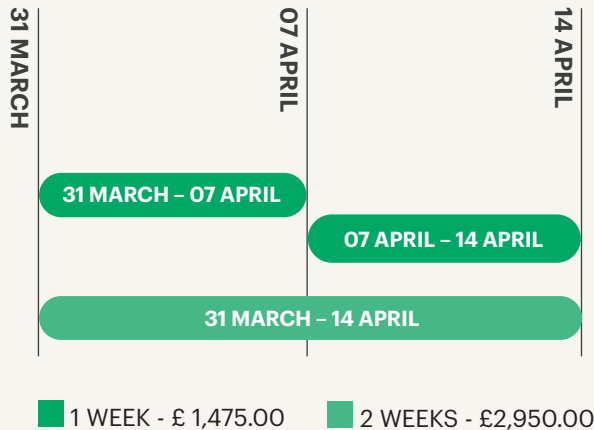

Spring & Summer School Dates & Fees 2024

Mill Hill

Short Courses

Fees include:

- Return London airport transfers
- Full board accommodation
- All tuition and materials
- Excursion and entry fees

It is recommended that students take out insurance to cover medical care and personal possessions.

Spring & Summer School Dates & Fees 2024

Mill Hill

Spring School

Short Courses

“It was the best month of my life; I made many friends. Thanks Mill Hill.”

- Khalid, Saudi Arabia

Please note that Spring School runs from Sunday to Sunday and the minimum length of stay is one week.

Summer School

Please note that Summer School runs from Monday to Monday and the minimum length of stay is 2 weeks. Courses lasting 3, 5, 6 and 7 weeks are also available on request.